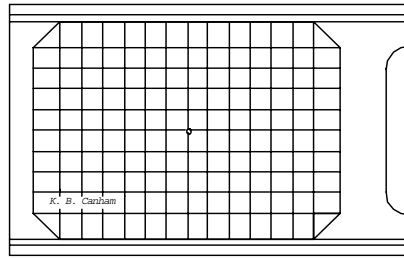

July 2007

2038 East Downing Street
Mesa, Arizona 85213, U.S.A.
Tel. 480.250.3990

**K. B. C A N H A M
C A M E R A S
I N C.**

Cat. Number	Standard Cameras	Retail
DLC45	4x5 Metal Camera with Fresnel Screen	\$2450.00
MQC57	5x7 Metal Camera with Fresnel Screen	\$2650.00
JMC810	8x10 Metal Camera with Fresnel Screen	\$2900.00
T645	4x5 Wood/Metal Camera	\$2800.00
T657	5x7 Wood/ Metal Camera	\$2800.00
T6410	4x10 Wood/Metal Camera	\$3100.00
T6810	8x10 Wood/Metal Camera	\$3600.00
MQC810	8x10 Wood/Metal Light Weight Camera	\$3600.00