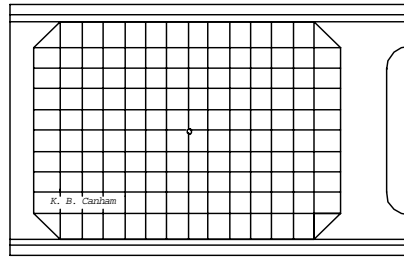

July 2007

2038 East Downing Street
Mesa, Arizona 85213, U.S.A.
Tel. 480.250.3990

**K. B. C A N H A M
C A M E R A S
I N C.**

Cat. Number	Accessories	Retail
G820	8x20 Ground Glass	$80.00
G57	5x7 Ground Glass with Grid	$46.00
G717	7x17 Ground Glass	$80.00
G810	8x10 Ground Glass with Grid	$56.00
G512	5x12 Ground Glass	$80.00
GGDLC45	DLC 45 Ground Glass Protector	$19.00
GG45	4x5 Ground Glass Protector (Wood Camera)	$28.50
GG57	5x7 Ground Glass Protector	$30.50
GG810	8x10 Ground Glass Protector	$36.00
GG410	4x10 Ground Glass Protector	$36.00
GG1114	11x14 Ground Glass Protector	$59.90
GG1220	12x20 Ground Glass Protector	$65.00
GG717	7x17 Ground Glass Protector	$59.90
GG820	8X20 Ground Glass Protector	$65.00
LB-0	Len Board/ #0 Shutter	$37.00
LB-1	Len Board/ #1 Shutter	$37.00
LB-3	Len Board/ #3 Shutter	$37.00
LB-B	Len Board/ Blank	$37.00
LS 1	Compendium Lens Shade 4x5/5x7 Camera	$375.00
LS 2	Compendium Lens Shade large Cameras	$375.00
LS-1b1	4x5/5x7 Lens shade Bracket for LS 2	$50.00
LS-1b2	Lens Shade Bracket for Large Cameras	$50.00
LW1	Linhof Front Standard for T645/T657/T6512	$250.00
M45LA	Linhof Adapter Frame for DLC45/MQC57	$149.00
MRB45	Metal 4x5 Reducer Back for MQC57	$525.00
RF617	6x17 Roll Film Back	$1195.00
RF810	Reducer Frame to Accept 4x5 & 5x7 backs on 8x10	$200.00
T6410A	4x10 Rear Standard/Back/Bellows	$1675.00
T645A	4x5 Rear Standard/Back/Bellows	$1375.00
T657	5x7 Rear Standard/Back/Bellows	$1375.00
T6810A	8x10 Rear Standard/Back/Bellows	$2100.00
Tool	Hex Wrenches Keys	$15.00
WAB 45	DLC Wide Angle Bellows (Bag Bellows)	$375.00
WAB57	T645 / T657 Wide Angle Bellows (Bag Bellows)	$375.00
WAB 57M	MQC57 Wide Angle Bellows (Bag Bellows)	$375.00
WAB810	8x10 Wide Angle Bellows (Bag Bellows)	$400.00
AC57BK	Canham 5x7 Metal Back Modified to Fit Arca	$850.00

Prices subject to change WITHOUT notice.